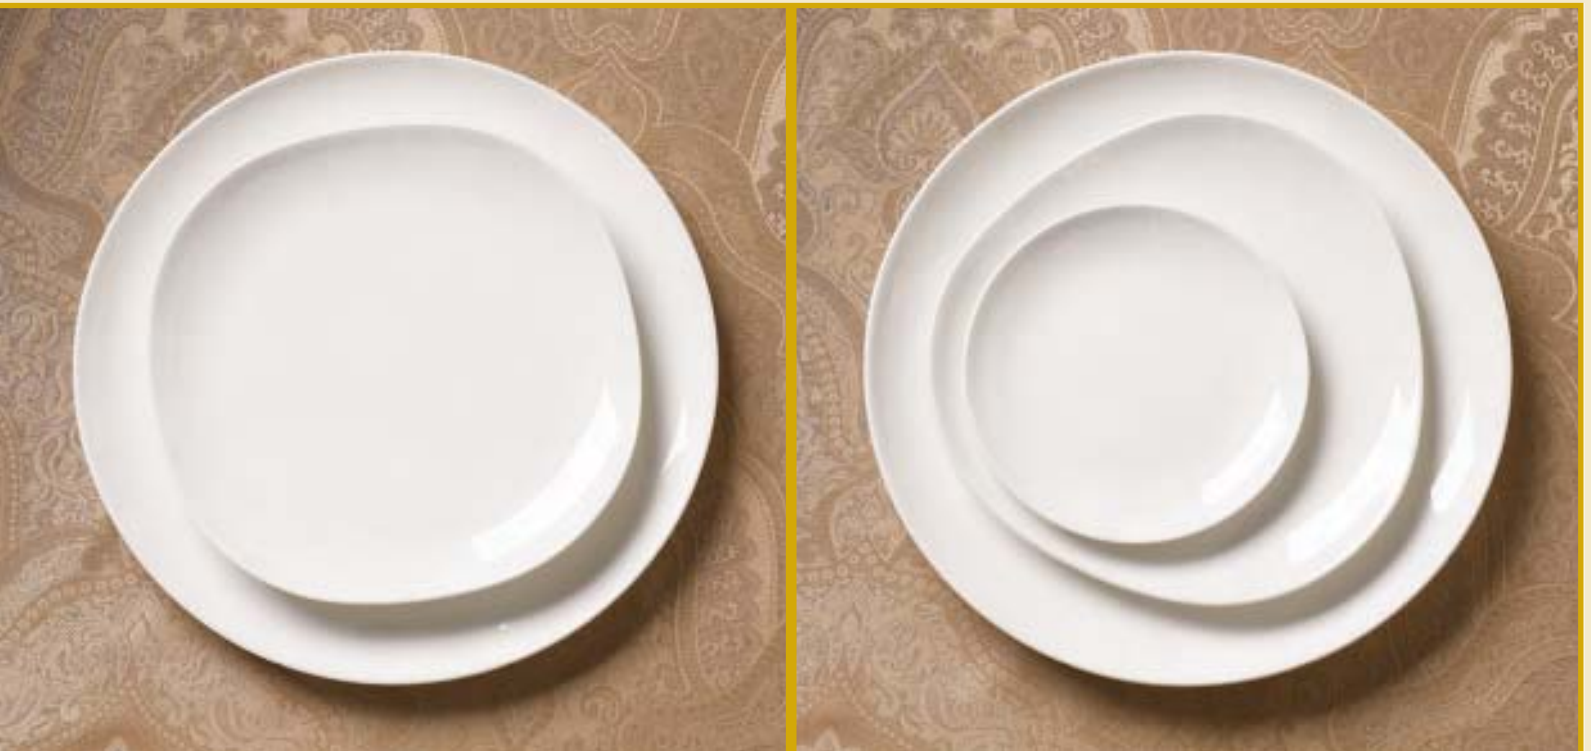

ALEXA • 6800

ALEXA™

Simple, pure, bright forms explode with endless possibilities for multi-layering to create unique tabletop presentations. New reduced weight contributes to the ease of handling and stacking items offer maximized storage capacity.